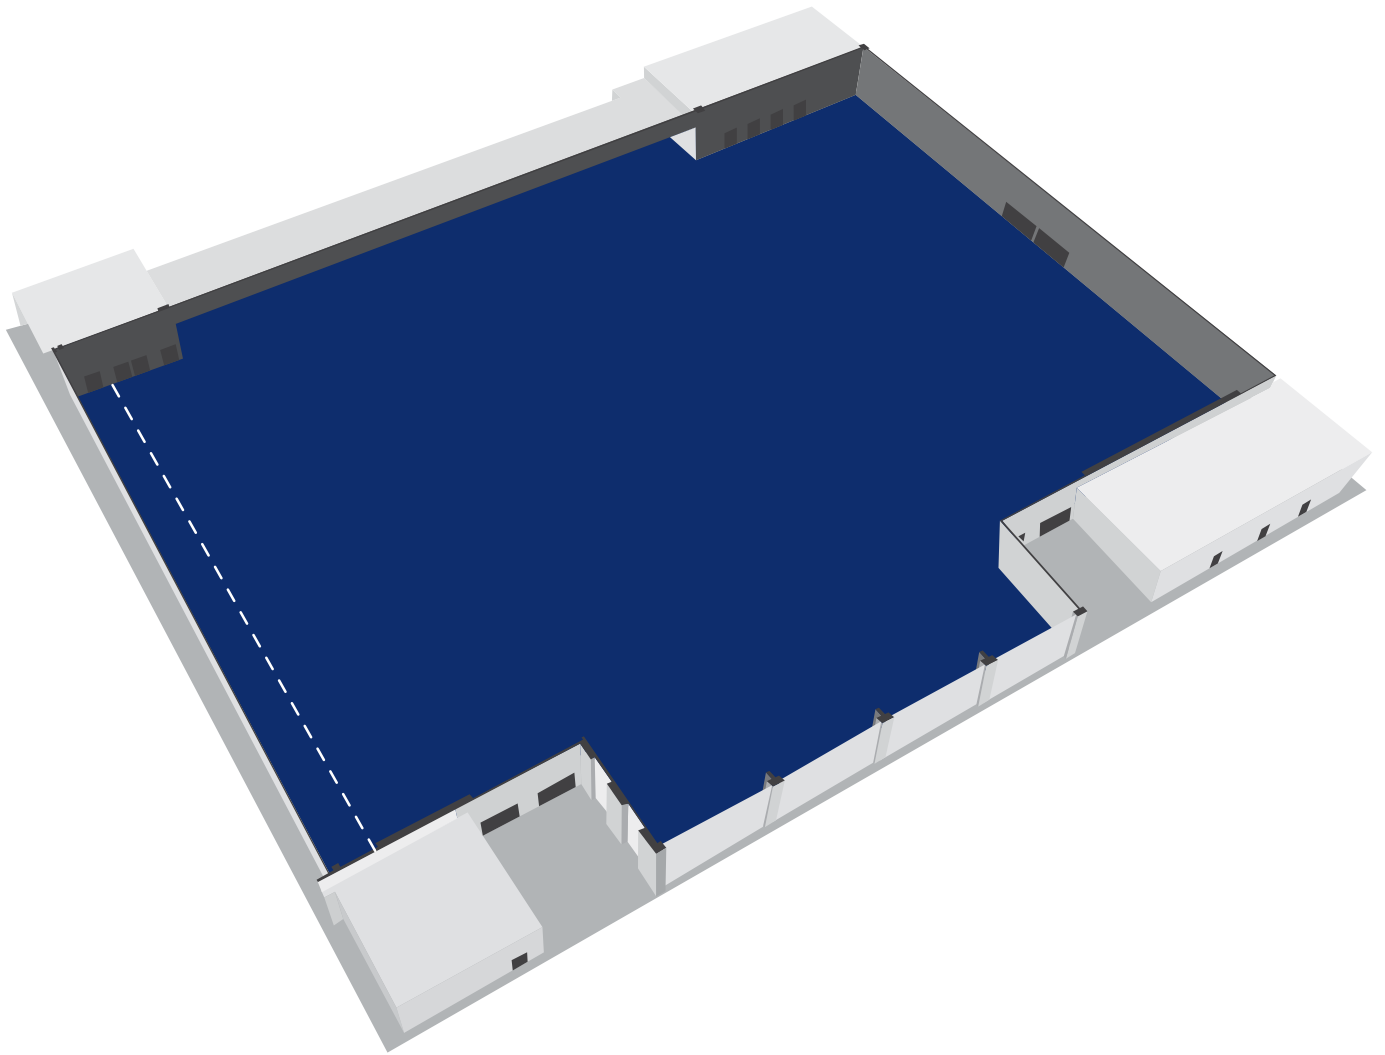

# Trade Centre Arena

The centrepiece of the Sheikh Saeed Halls is the multipurpose Trade Centre Arena, a truly world-class venue and the largest indoor arena in the Middle East. From concerts attracting 10,000 energetic fans to other entertainment and sporting events, its 9,100 m<sup>2</sup> and 14 metres high ceilings ensure that every event becomes a majestic spectacle.

## Capacity

Hall	Length (m)	Width (m)	Height (m)	Gross Area (m <sup>2</sup> )	Theatre	Classroom	Banquet	Cocktail
Trade Centre Arena	111	72	14	9,100	7,350	4,950	3,480	6,500

## Hall Layout

## Technical Details

**Maximum Power Available**  
2,520 amps

**Rigging Capacity**  
300 kg x 6 m span

**Maximum Floor Load**  
5,000 kg/m<sup>2</sup>

**LUX Level**  
400